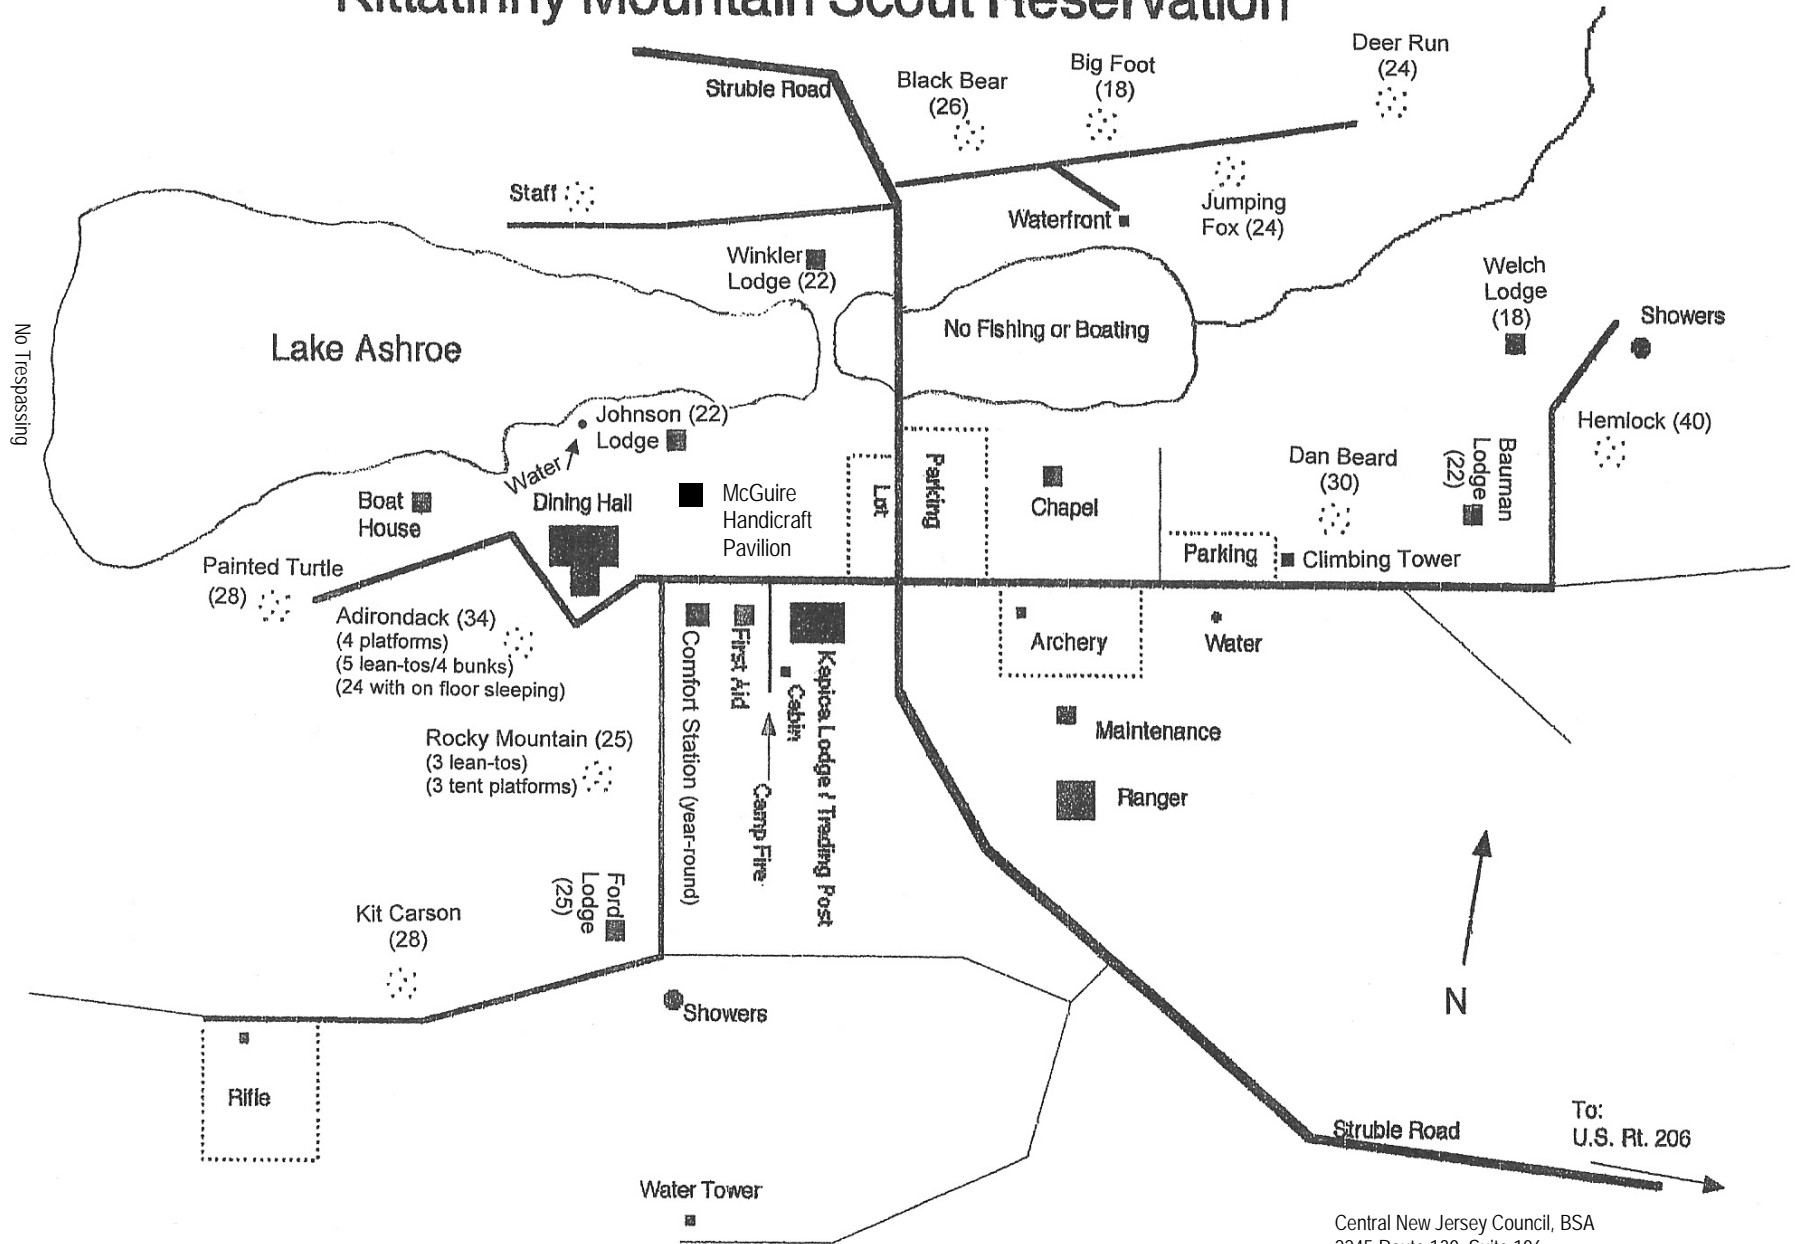

Kittatinny Mountain Scout Reservation

Central New Jersey Council, BSA
 2245 Route 130, Suite 106
 Dayton, NJ 08810-2420
 Office: (732) 823-1395
 Camp: (973) 948-4757